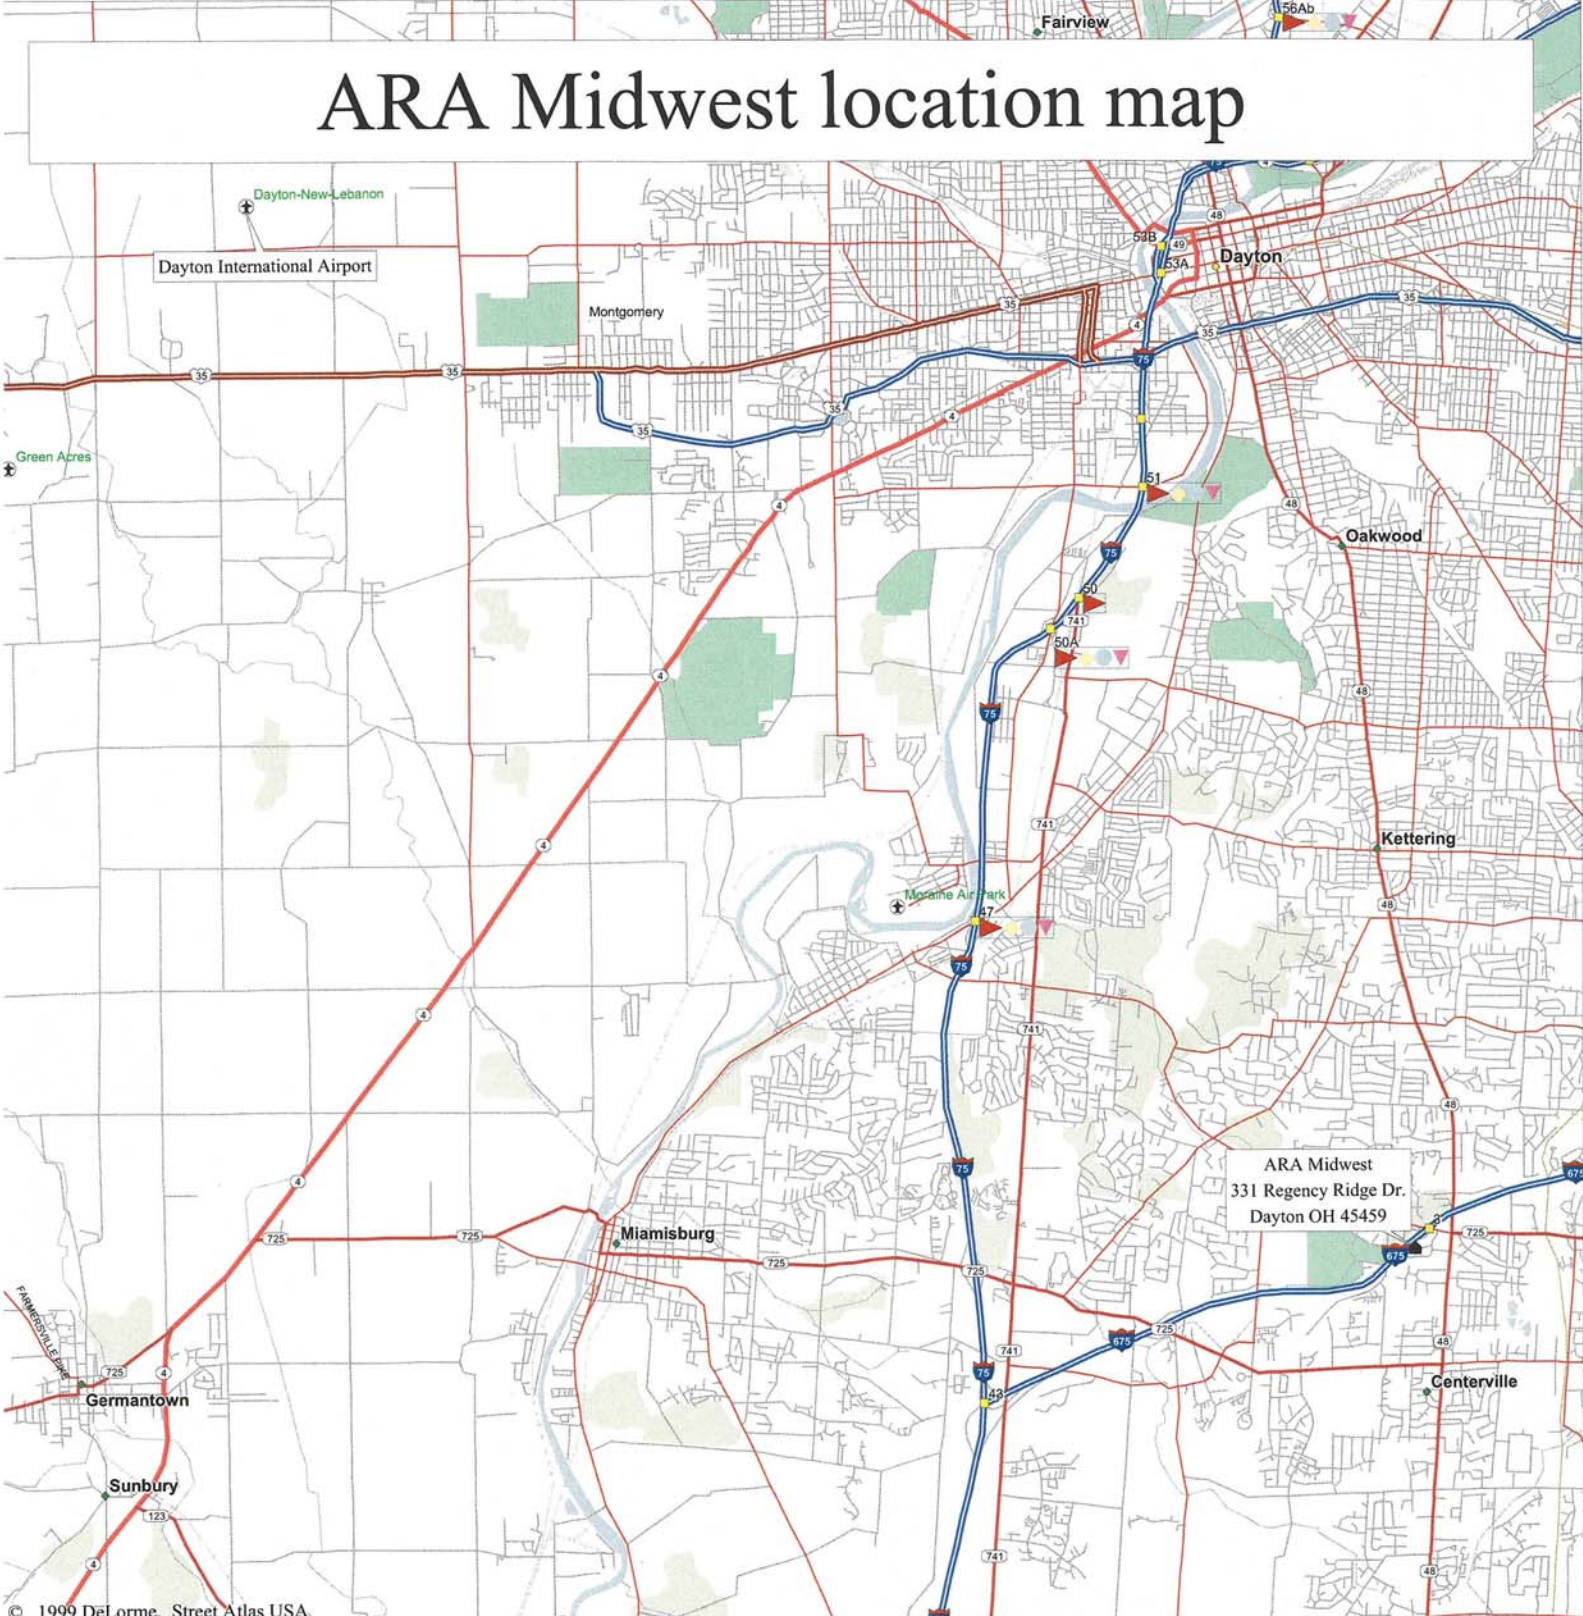

ARA Midwest location map

© 1999 DeLorme. Street Atlas USA.

Mag 13.00
 Wed Feb 18 15:37 2004
 Scale 1:100,000 (at center)
 2 Miles
 2 KM

- | | | |
|---------------------------|---------------------|-------------|
| Local Road | Railroad | Land |
| Major Connector | Small Town | Water |
| State Route | Large City | Woodland |
| Primary State Route | Exit/Gas | River/Canal |
| Trail | Exit/Lodging | City Park |
| Interstate/Limited Access | Exit/Food | |
| US Highway | Exit/Other Services | |
| Exit | Public Airport | |